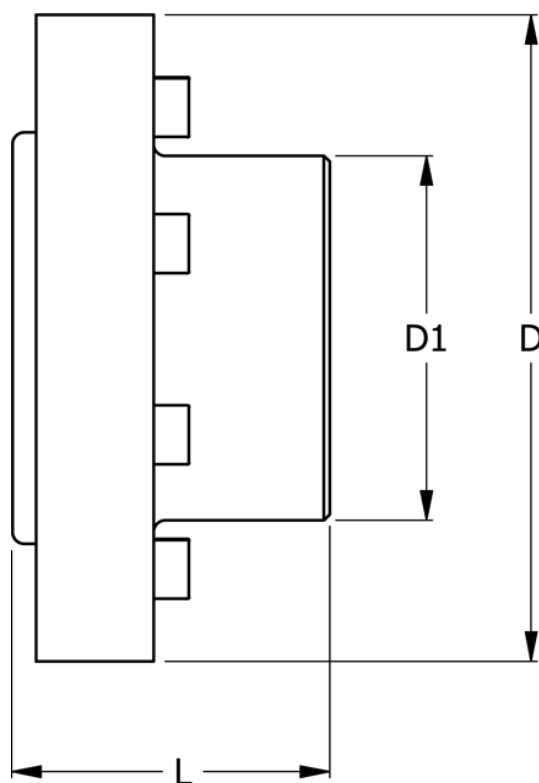

Article number: 330614005

Description: Coupling N-Eupex str. 140
Part 5 (incl. bolts) without bore

Measures

D	= 140
D1	= 100
L	= 65
Max bore	= 60
Torque (N m)	= 360